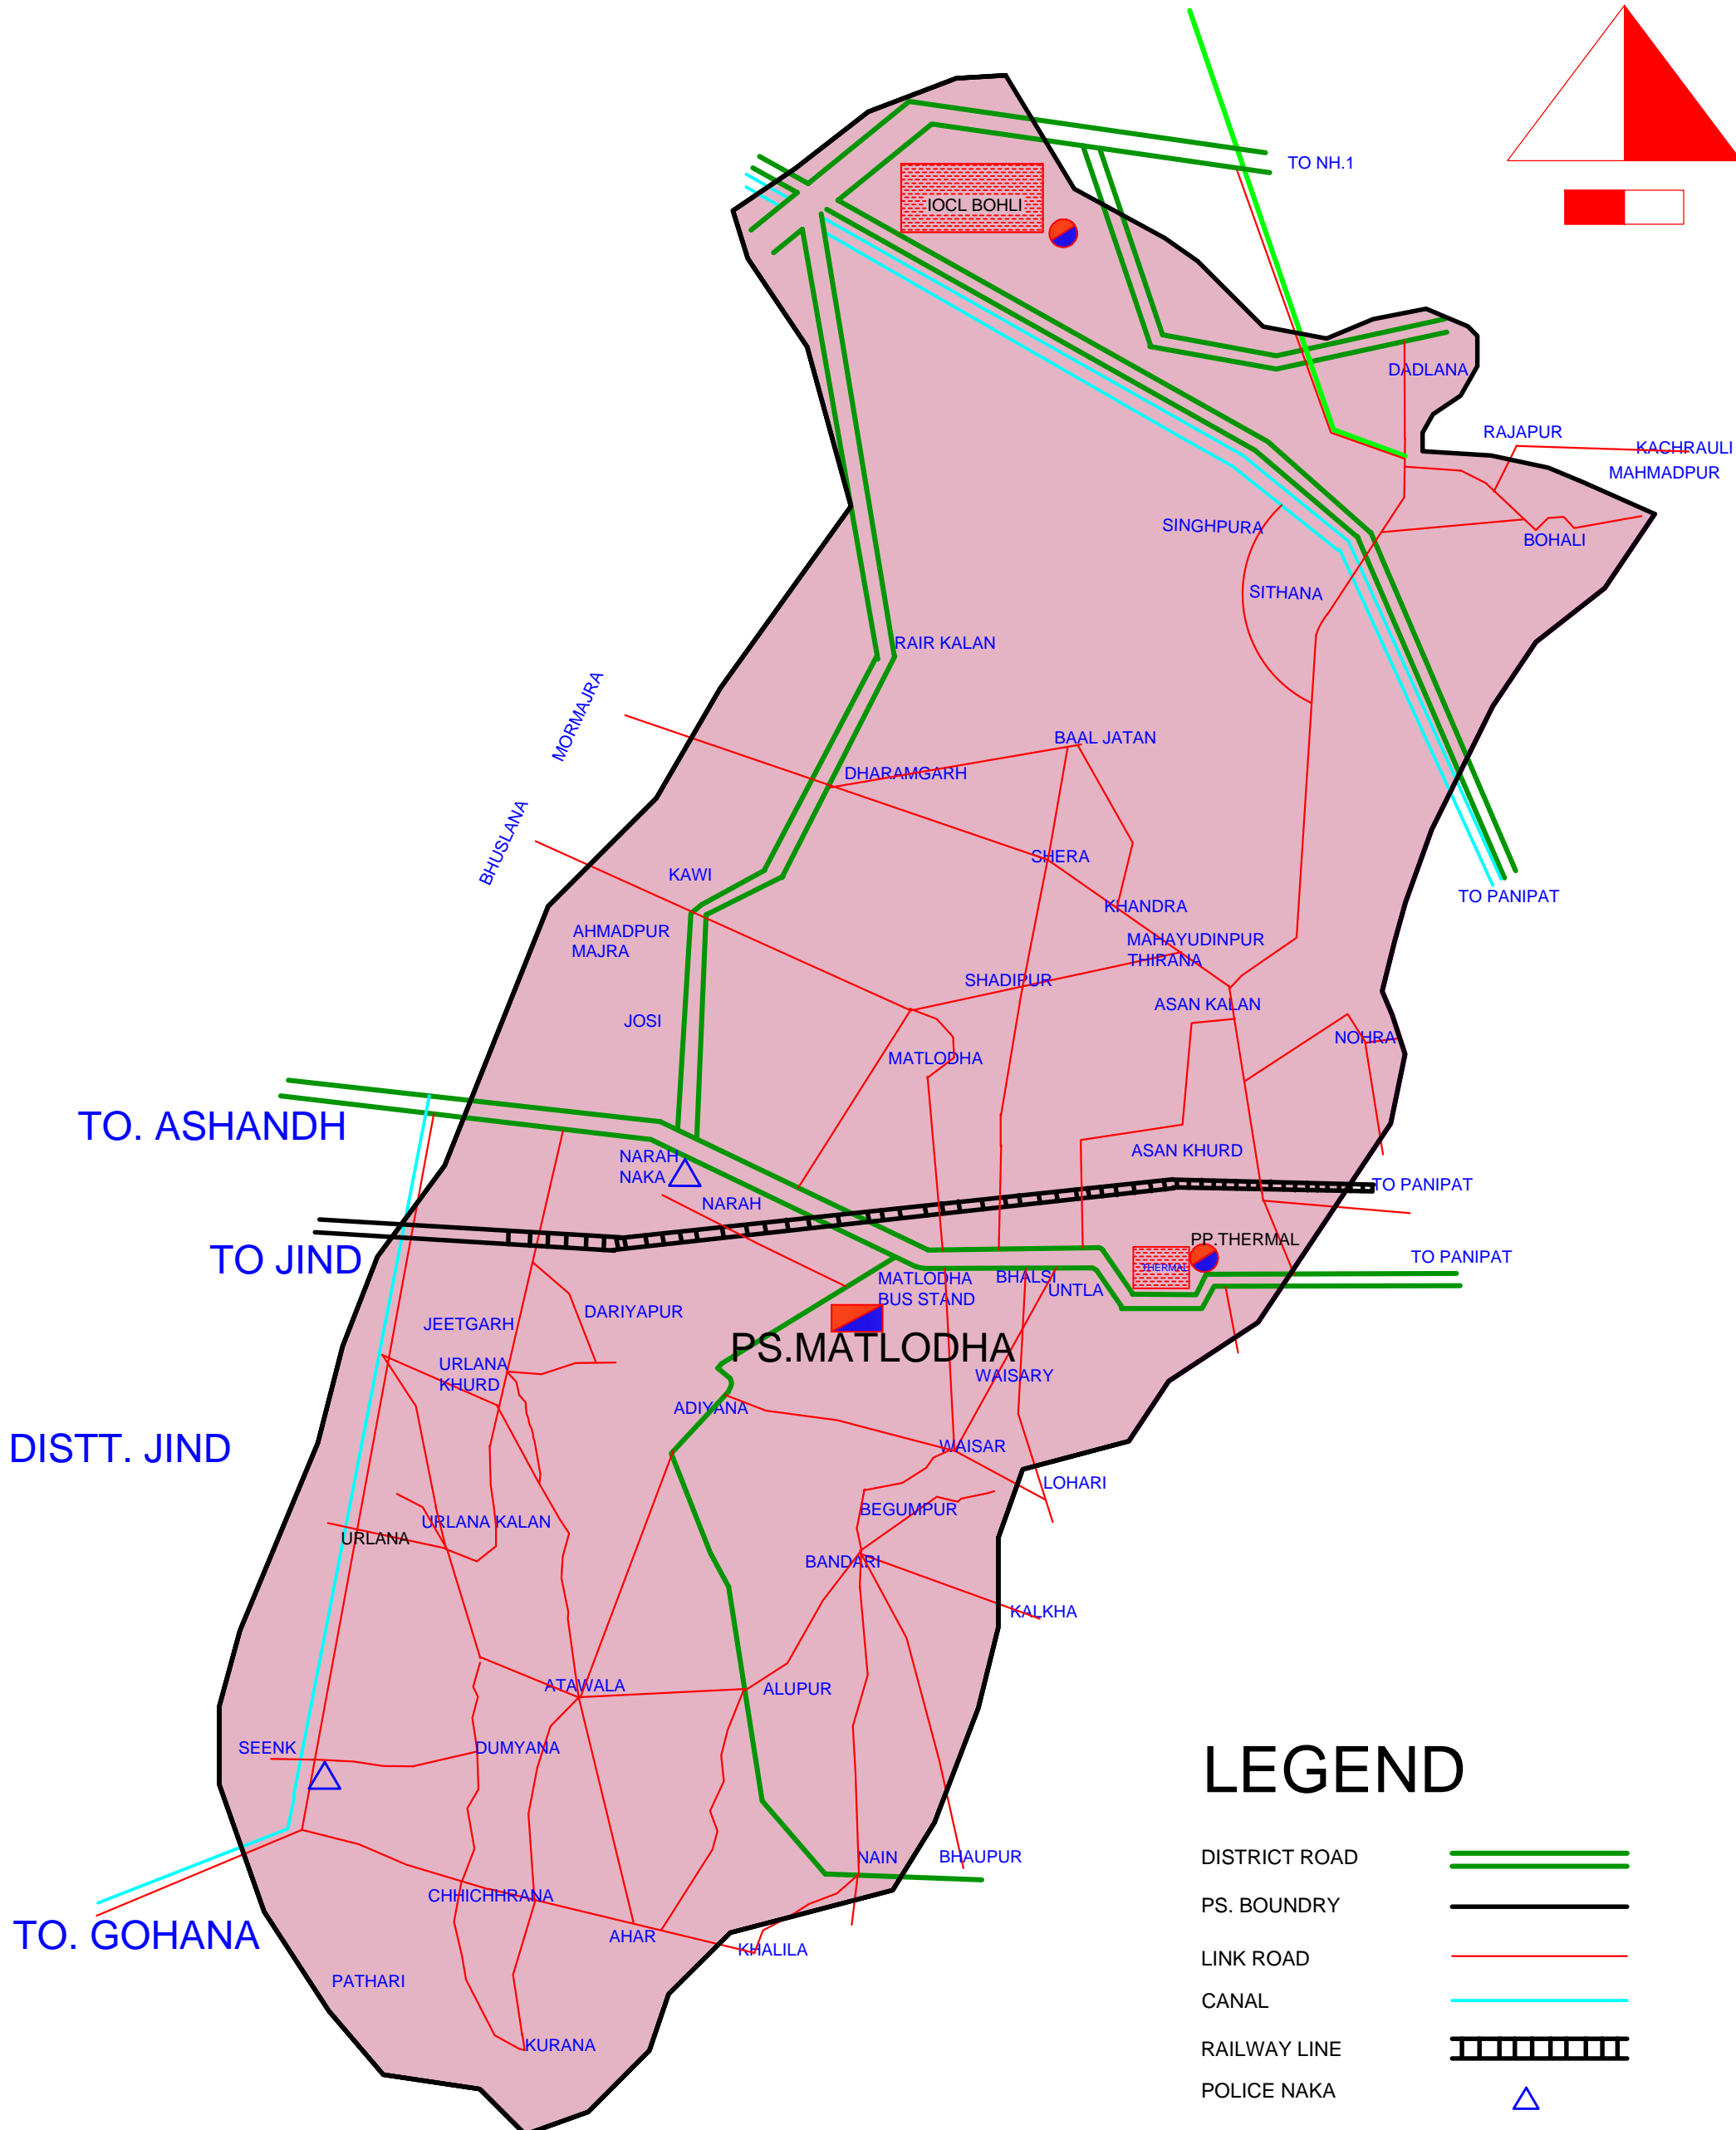

# MAP OF PS.MATLODHA

N

## LEGEND

- DISTRICT ROAD 
- PS. BOUNDRY 
- LINK ROAD 
- CANAL 
- RAILWAY LINE 
- POLICE NAKA 
- POLICE STATION 
- POLICE POST 